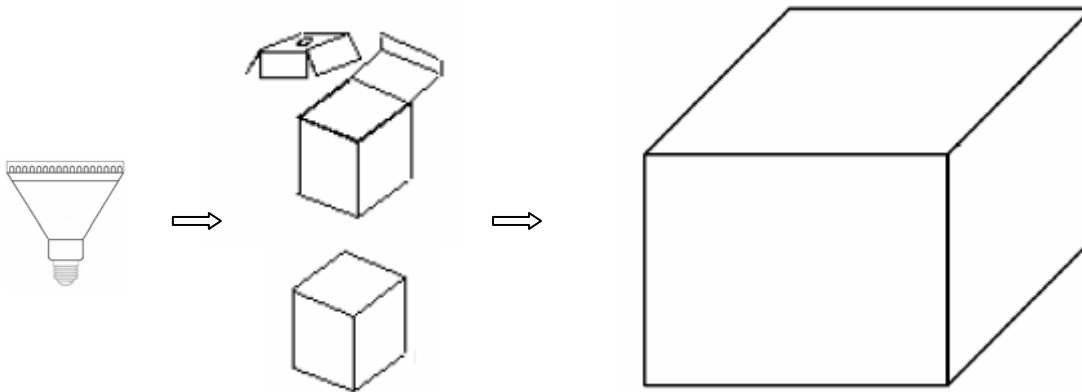

Packing Information.