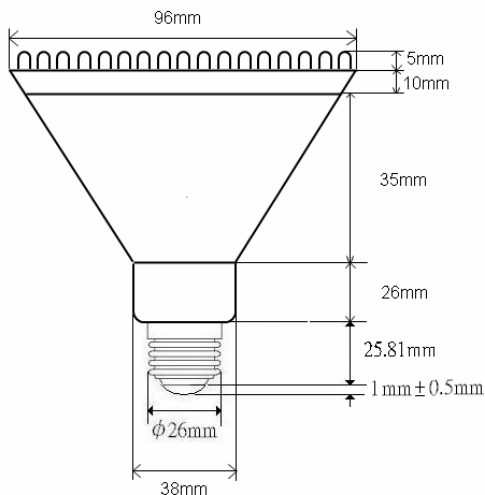

Specification & Device Selection Guide.

3W UV LED Bulb (Cap Base = E27, Color of Housing = White)

P/N	λ_p	Input Voltage	Power Cons.	Output Power	LED Q'ty	Weight
390-3WUB-230V	385nm ~ 395nm	AC 230V	3.3W	390mw	52pcs	120g
390-3WUB-110V	385nm ~ 395nm	AC 110V	2.9W	390mw	52pcs	120g

7W UV LED Bulb (Cap Base = E27, Color of Housing = White)

P/N	λ_p	Input Voltage	Power Cons.	Output Power	LED Q'ty	Weight
390-7WUB-230V	385nm ~ 395nm	AC 230V	7.5W	990mw	132pcs	150g
390-7WUB-110V	385nm ~ 395nm	AC 110V	6.4W	990mw	132pcs	150g

Product Dimensions.

VioLED International Inc.

4F-2, No.427, Zhongshan N. Rd., Daya Dist., Taichung City 428, Taiwan.
TEL:886-4-25692507 FAX: 886-4-25691977 <http://www.violed.com.tw>